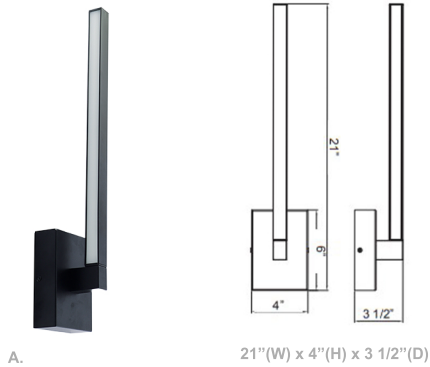

21" Slim Rotatable Vanity Sconces

Wattage

14W

Voltage Input

120V AC
50/60Hz

Efficacy

70 LPW

Dimming

TRIAC Dimming
Dimmable Down to 5%
Compatible with TRIAC and ELV Dimmers

Finish

Corrosion and Heat Resistance Powder Coated
Brushed-Nickel / Black / Brushed Brass Finish

Beam Angles

104.8°(H) x 100.5°(V)

Color Temperatures