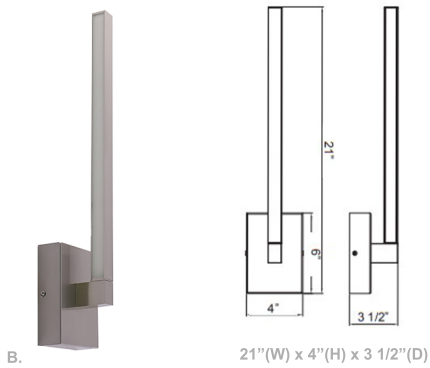

21" Slim Rotatable Vanity Sconces

Wattage

14W

Voltage Input

120V AC
50/60Hz

Efficacy

70 LPW

Dimming

TRIAC Dimming
Dimmable Down to 5%
Compatible with TRIAC and ELV Dimmers

Finish

Corrosion and Heat Resistance Powder Coated
Brushed-Nickel / Black / Brushed Brass Finish

Beam Angles

104.8°(H) x 100.5°(V)

Color Temperatures