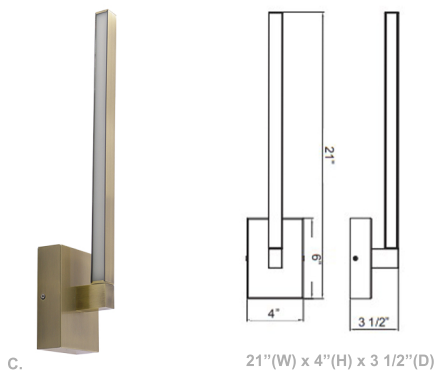

21" Slim Rotatable Vanity Sconces

Wattage

14W

Voltage Input

120V AC
50/60Hz

Efficacy

70 LPW

Dimming

TRIAC Dimming
Dimmable Down to 5%
Compatible with TRIAC and ELV Dimmers

Finish

Corrosion and Heat Resistance Powder Coated
Brushed-Nickel / Black / Brushed Brass Finish

Beam Angles

104.8°(H) x 100.5°(V)

Color Temperatures